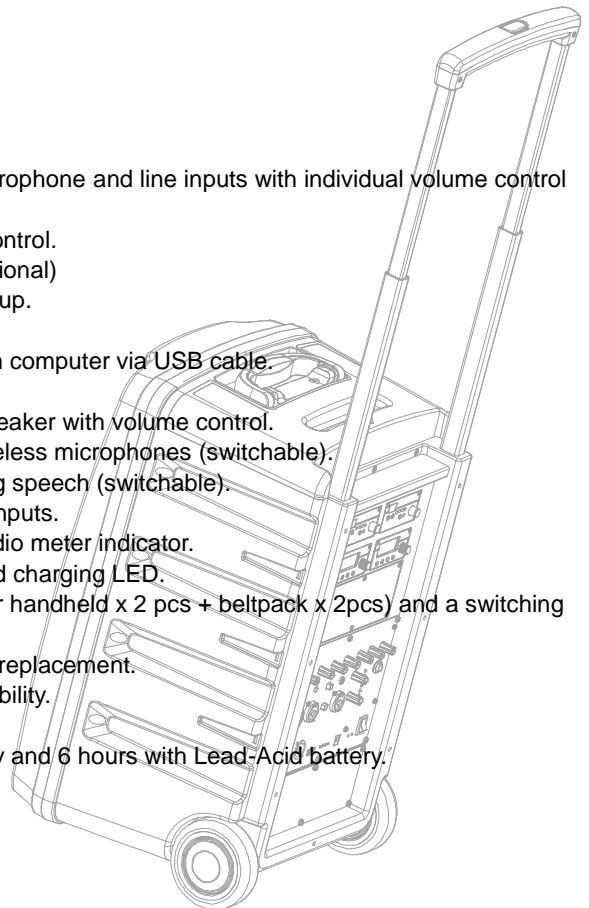

## General Features

- Dual 240W Class-D power amplifiers built in.
- Built in 2-way 240 watt speaker system (10" + 1" HF).
- 240 watt active output for external 4-8Ω speaker.
- MIC 1 and 2 are XLR/6.3mm combo jack connectors for microphone and line inputs with individual volume control and a MIC/LINE level switch.
- LINE IN (XLR/6.3mm combo & 3.5mm jacks) with volume control.
- Up to 4 diversity receiver modules with 100 frequencies.(optional)
- Scan and Sync button for quick and simple mic channel set-up.
- Built in Bluetooth receiver for music streaming.
- DIGITAL IN (USB 2.0) allows playing audio files directly from computer via USB cable.
- ACTIVE OUT (XLR jack) for multi-unit audio linking.
- SPEAKER OUT (6.3mm jack) for an external 8Ω passive speaker with volume control.
- REVERB with bypass, and volume control for wired and wireless microphones (switchable).
- VOICE PRIORITY function automatically ducks music during speech (switchable).
- 3-band equalizer (BASS / MIDDLE / TREBLE) for all audio inputs.
- Digital limiter prevents output distortion, with 6-step LED audio meter indicator.
- Smart charging circuit with 4-step LED battery indicators and charging LED.
- Storage compartment for 4 transmitters (handheld x 4 pcs or handheld x 2 pcs + belt-pack x 2 pcs) and a switching power supply.
- User friendly battery compartment design for simple battery replacement.
- Integrated retractable handle and BIG wheels for easy portability.
- Tripod stand mountable with ST-50.
- Up to 12 hours operating time per charge with lithium battery and 6 hours with Lead-Acid battery.
- 2 power modes: Internal Rechargeable battery & DC jack.