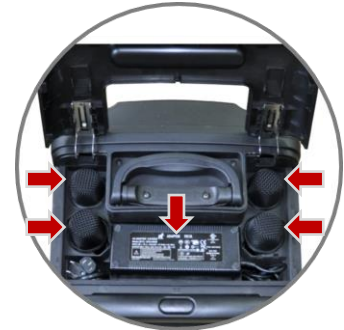

CHIAYO

APEX PRO

Portable Wireless Mixer PA System