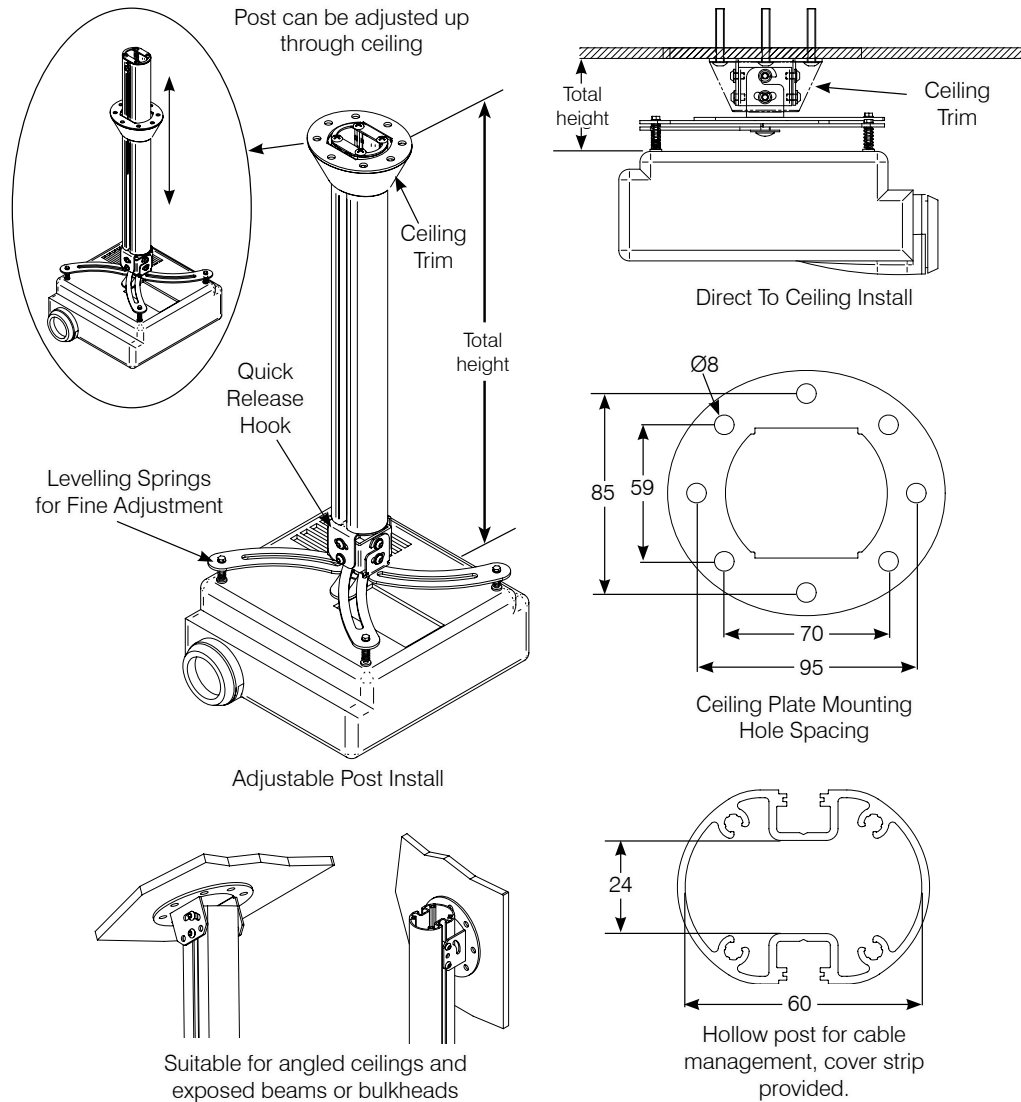

Specifications for LP Morgan Large Skyhook

All dimensions in mm

Features:

- Stylish adjustable arms to suit most base-mounted projector models. M3, M4, M5 & M6 Bolts provided
- Height-adjustable post, may be shortened
- Certified to carry 12 kgs Max.
- Ceiling Trim to cover Ceiling Cutout and bolts
- Independently lockable Yaw, Tilt and Pan adjustments
- Hollow Tube for effective Cable Management
- Custom Powdercoating available (extra charge)
- Heavy duty arms available as retrofit kit

Name	Total Height	Colour	Product Code	Shipping Size L x W x H (mm)	Weight (kg)
2500mm Post	2500mm	Black	LPM4SKYB2500	2680 x 130 x 80	8
2500mm Post	2500mm	White	LPM4SKYW2500	2680 x 130 x 80	8
3000mm Post	3000mm	Black	LPM4SKYB3000	3180 x 130 x 80	10
3000mm Post	3000mm	White	LPM4SKYW3000	3180 x 130 x 80	10
3500mm Post	3500mm	Black	LPM4SKYB3500	3680 x 130 x 80	12
3500mm Post	3500mm	White	LPM4SKYW3500	3680 x 130 x 80	12
4000mm Post	4000mm	Black	LPM4SKYB4000	4180 x 130 x 80	15
4000mm Post	4000mm	White	LPM4SKYW4000	4180 x 130 x 80	15